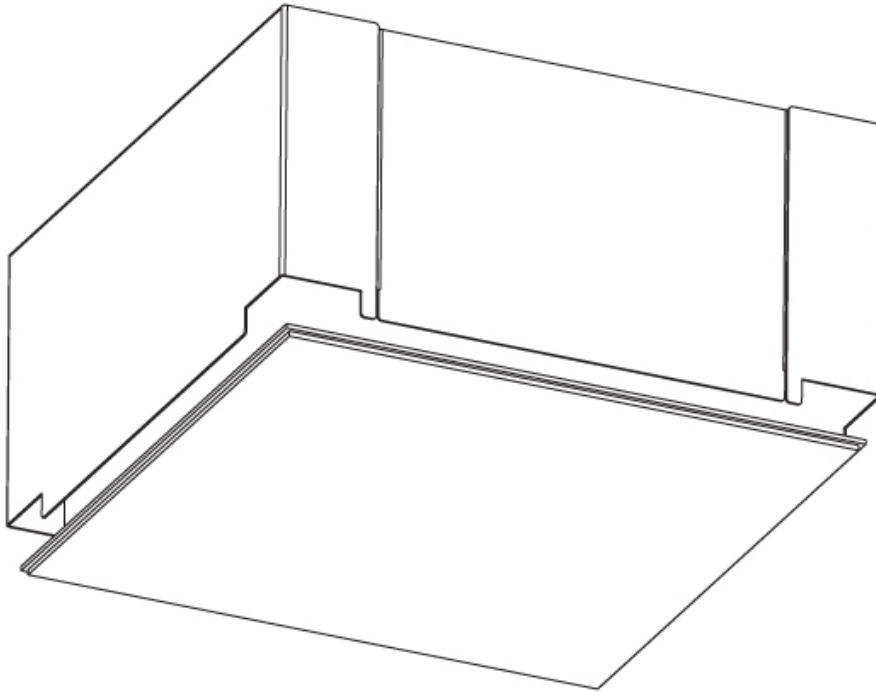

PI2 STANDARD TRIMLESS

A37644-

PROJECT

TYPE

SPECIFIER

QUANTITY

DATE